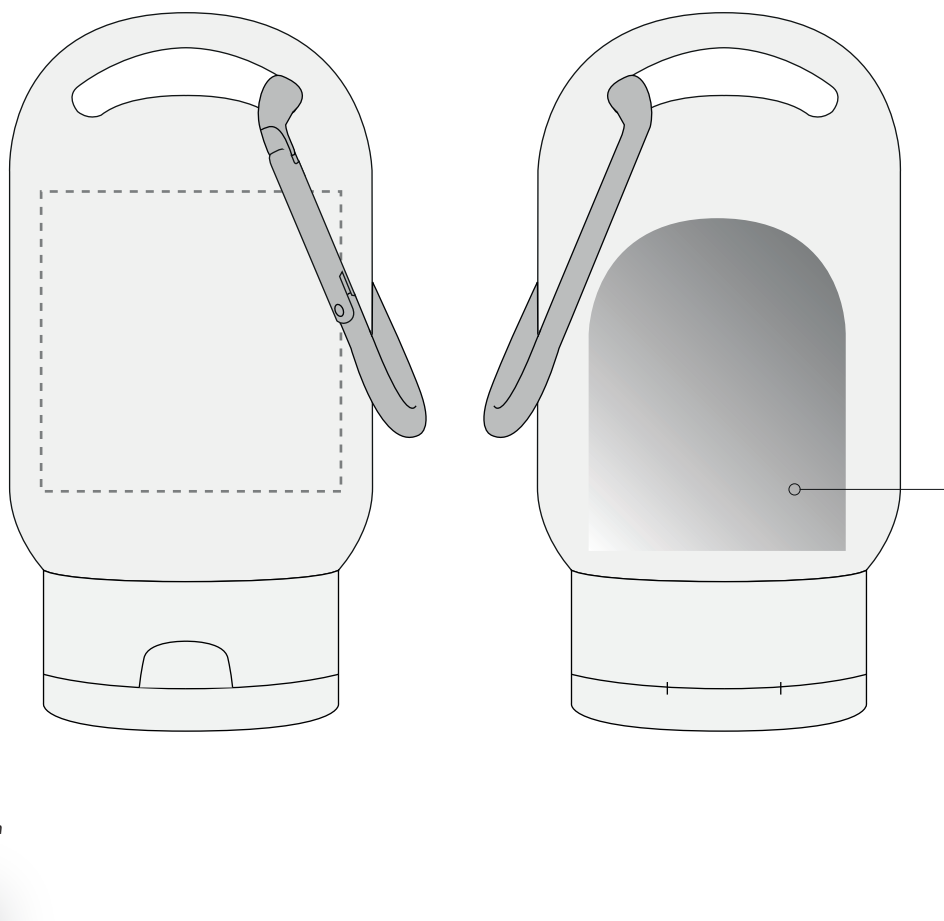

Your Ref:
Our Ref:

Quantity:
Version: 1

Product Code: RC0129
Product Colour: WHITE

PRINTING CONCERNS:

Please note we will print clear labels as standard, unless specified otherwise

We stock this item in the following colours

**PANTONE REFERENCE(S)**

 Full colour label

ARTWORK SCALE 100%
Max print area: 40mm x 40mm

Ingredient sticker on the rear
(34mm x 44mm)

Product Image for visualisation
- colours may vary

The dashed line is to demonstrate print area and will not appear on your printed item